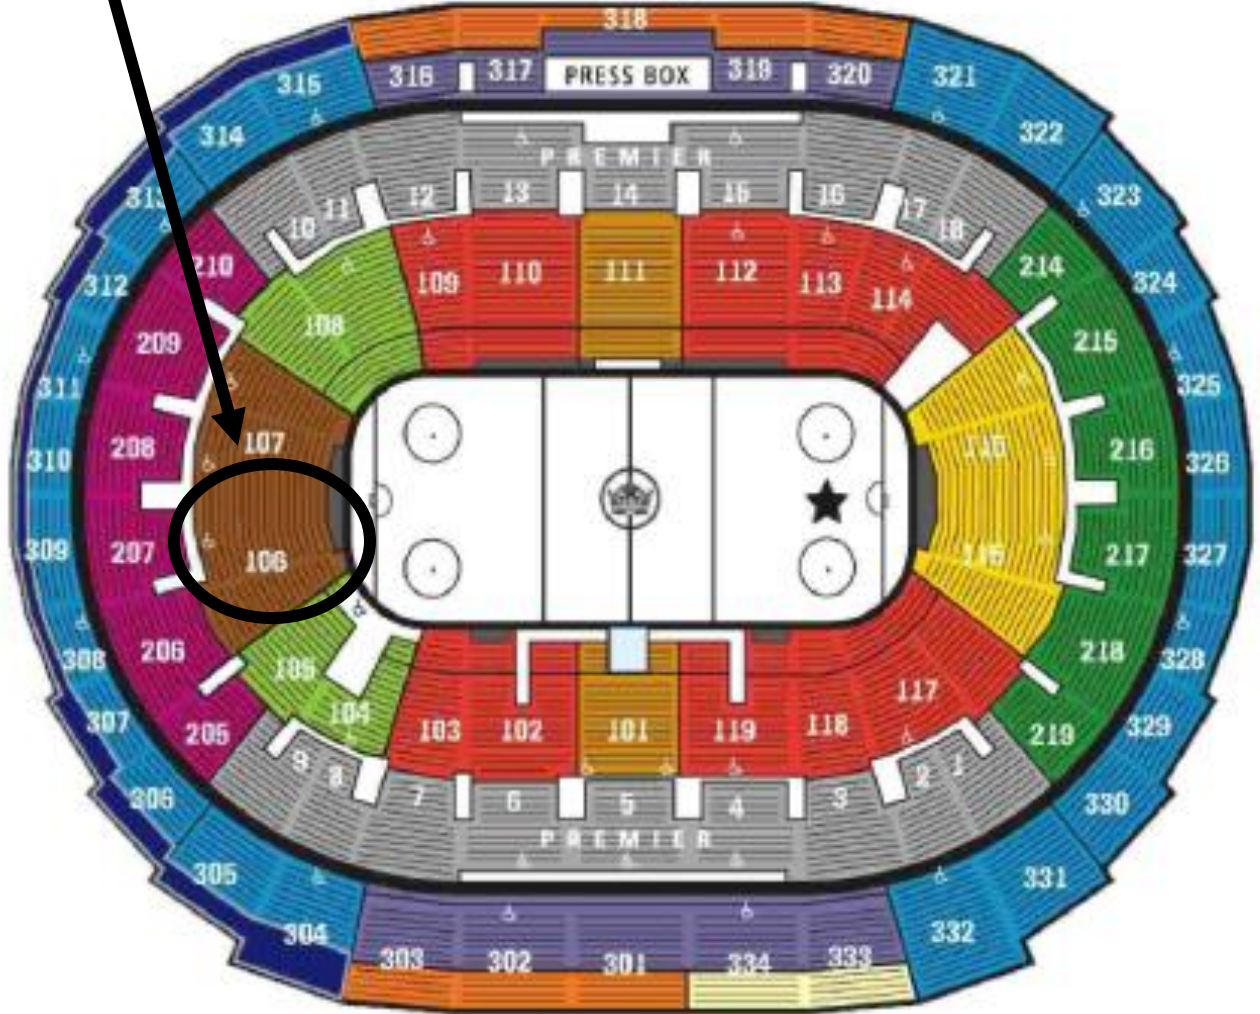

Tickets are here

Seating Map